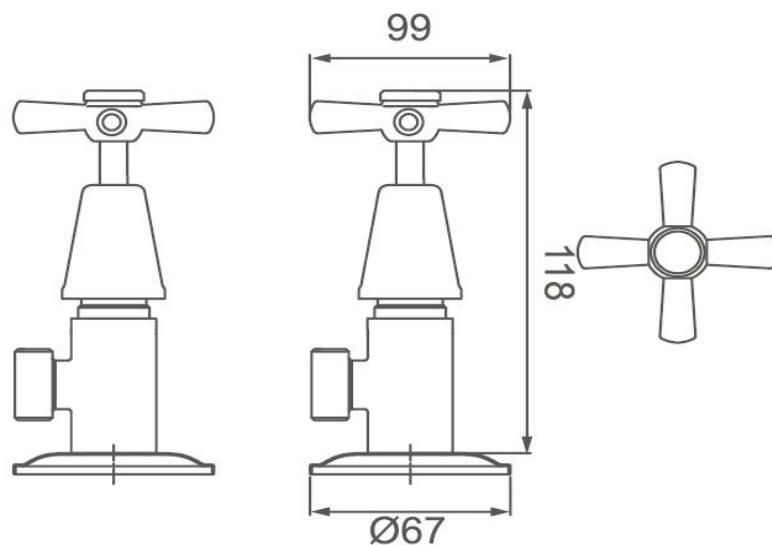

SPECIFICATIONS

CLEANING & MAINTENANCE:

Tapware should be cleaned with mild detergent and water
All Products must be cleaned with a soft cloth with soapy water, avoid waxes, solvents, abrasives, acids and other chemical based cleaners
Warranty will be void if damages are caused by unsuitable cleaning products

WARRANTY INFORMATION:

25 years cartridge and structure
5 years PVD finishes (purchased after 01/01/2026)
1 year non-PVD finishes
1 year parts & labour
Note: Hoses, slides, wall fixings, brackets: 1 year

ZENMO
Zen-inspired, Modern Living

ADDRESS: 42 Castro Way, Derrimut VIC 3026

PHONE: (03) 8390 6300

OFFICE: ect_sales@outlook.com

SERVICE: ect_service@outlook.com

WEBSITE: www.zenmo.com.au